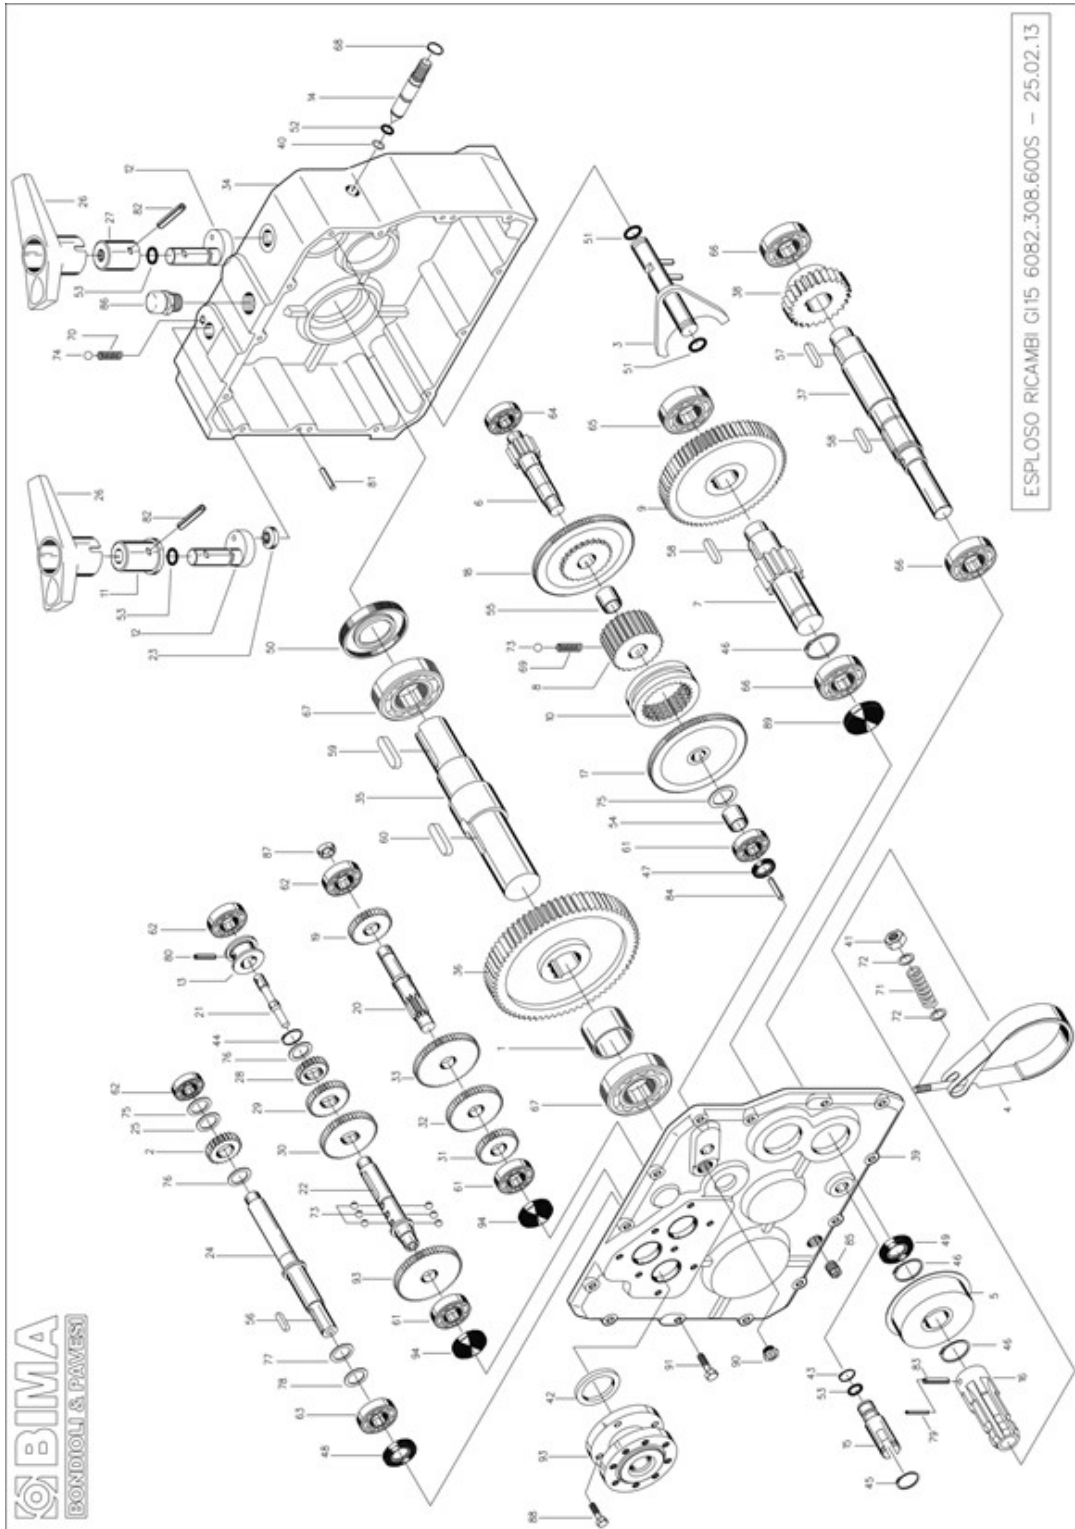

BIMA

Ανταλλακτικά Διαφορικού GI15

Διαφορικό ΒΙΜΑ GI15

GI15/TR15				
No		κωδικός	Περιγραφή	Τιμή
2		B-2008-020-442	Γρανάζι 22Τ	46,00
3		B-2008-011-098	Φουρκέτα	55,50
5		B-2008-121-041	Ταμπούρο τρύπα 96mm x30mm	80,00
6		B-2008-015-542	Άξονας 11Τ L=103mm	92,00
7		B-2008-016-542	Άξονας L=118mm	63,00
8		B-2008-032-042	Γρανάζι 26Τ	41,80
9		B-2008-033-426	Γρανάζι 70Τ	90,00
10		B-2008-039-076	Δαχτυλίδι με καρέ 26Τ	85,00
11		B-2008-040-041	Δαχτυλίδι	24,00
12		B-2008-041-098	Μοχλός	84,00
13		B-2008-043-076	Δαχτυλίδι αλλαγής ταχυτήτων	28,00
14		B-2082-046-041	Αξονάκι κομπλαδόρου	14,60
17		B-2008-068-426	Γρανάζι 26Τx104Τ	88,50
18		B-2008-069-426	Γρανάζι 26Τx92Τ	138,00
19		B-2008-070-442	Γρανάζι 24Τ	40,00
20		B-2008-073-542	Άξονας 11Τ L=114mm	42,00
21		B-2008-096-042	Άξονας L=80mm	46,00