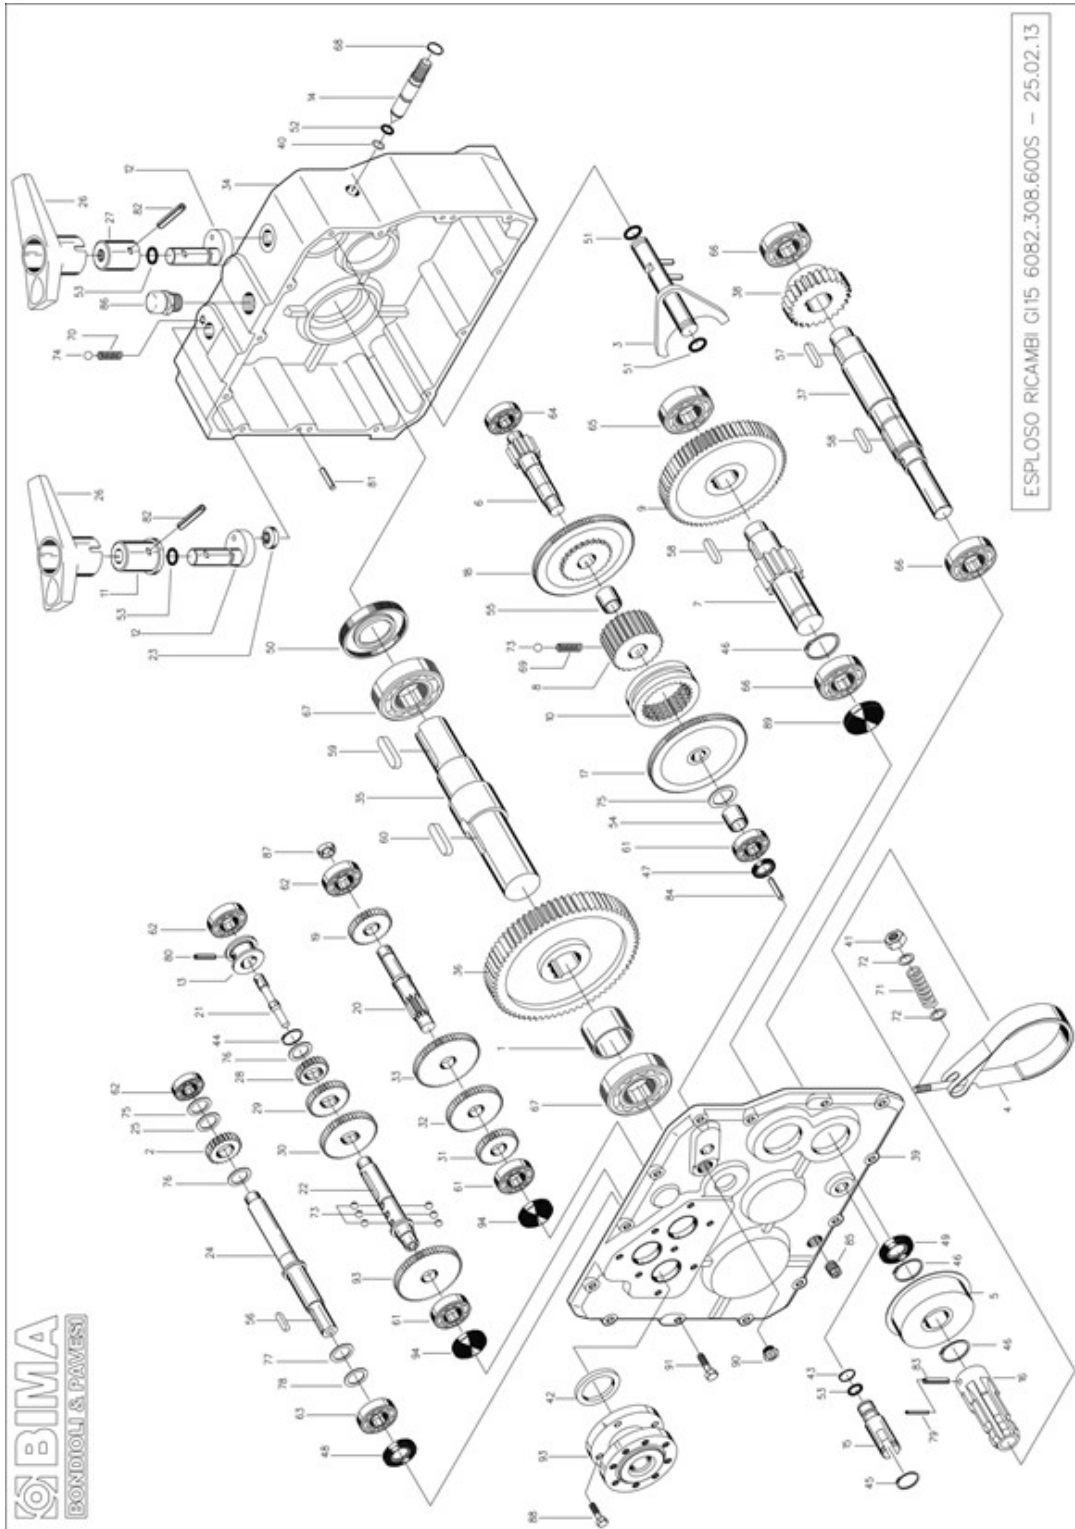

BIMA

Ανταλλακτικά Διαφορικού GI15

Διαφορικό ΒΙΜΑ GI15

GI15/TR15				
No		κωδικός	Περιγραφή	Τιμή
2		B-2008-020-442	Γρανάζι 22Τ	46,00
3		B-2008-011-098	Φουρκέτα	55,50
5		B-2008-121-041	Ταμπούρο τρύπα 96mm x30mm	49,00
6		B-2008-015-542	Άξονας 11Τ L=103mm	78,00
7		B-2008-016-542	Άξονας L=118mm	63,00
8		B-2008-032-042	Γρανάζι 26Τ	41,80
9		B-2008-033-426	Γρανάζι 70Τ	90,00
10		B-2008-039-076	Δαχτυλίδι με καρέ 26Τ	85,00
11		B-2008-040-041	Δαχτυλίδι	24,00
12		B-2008-041-098	Μοχλός	84,00
13		B-2008-043-076	Δαχτυλίδι αλλαγής ταχυτήτων	25,50
14		B-2082-046-041	Αξονάκι κομπλαδόρου	14,60
17		B-2008-068-426	Γρανάζι 26Τx104Τ	88,50
18		B-2008-069-426	Γρανάζι 26Τx92Τ	138,00
19		B-2008-070-442	Γρανάζι 24Τ	40,00
20		B-2008-073-542	Άξονας 11Τ L=114mm	42,00
21		B-2008-096-042	Άξονας L=80mm	46,00