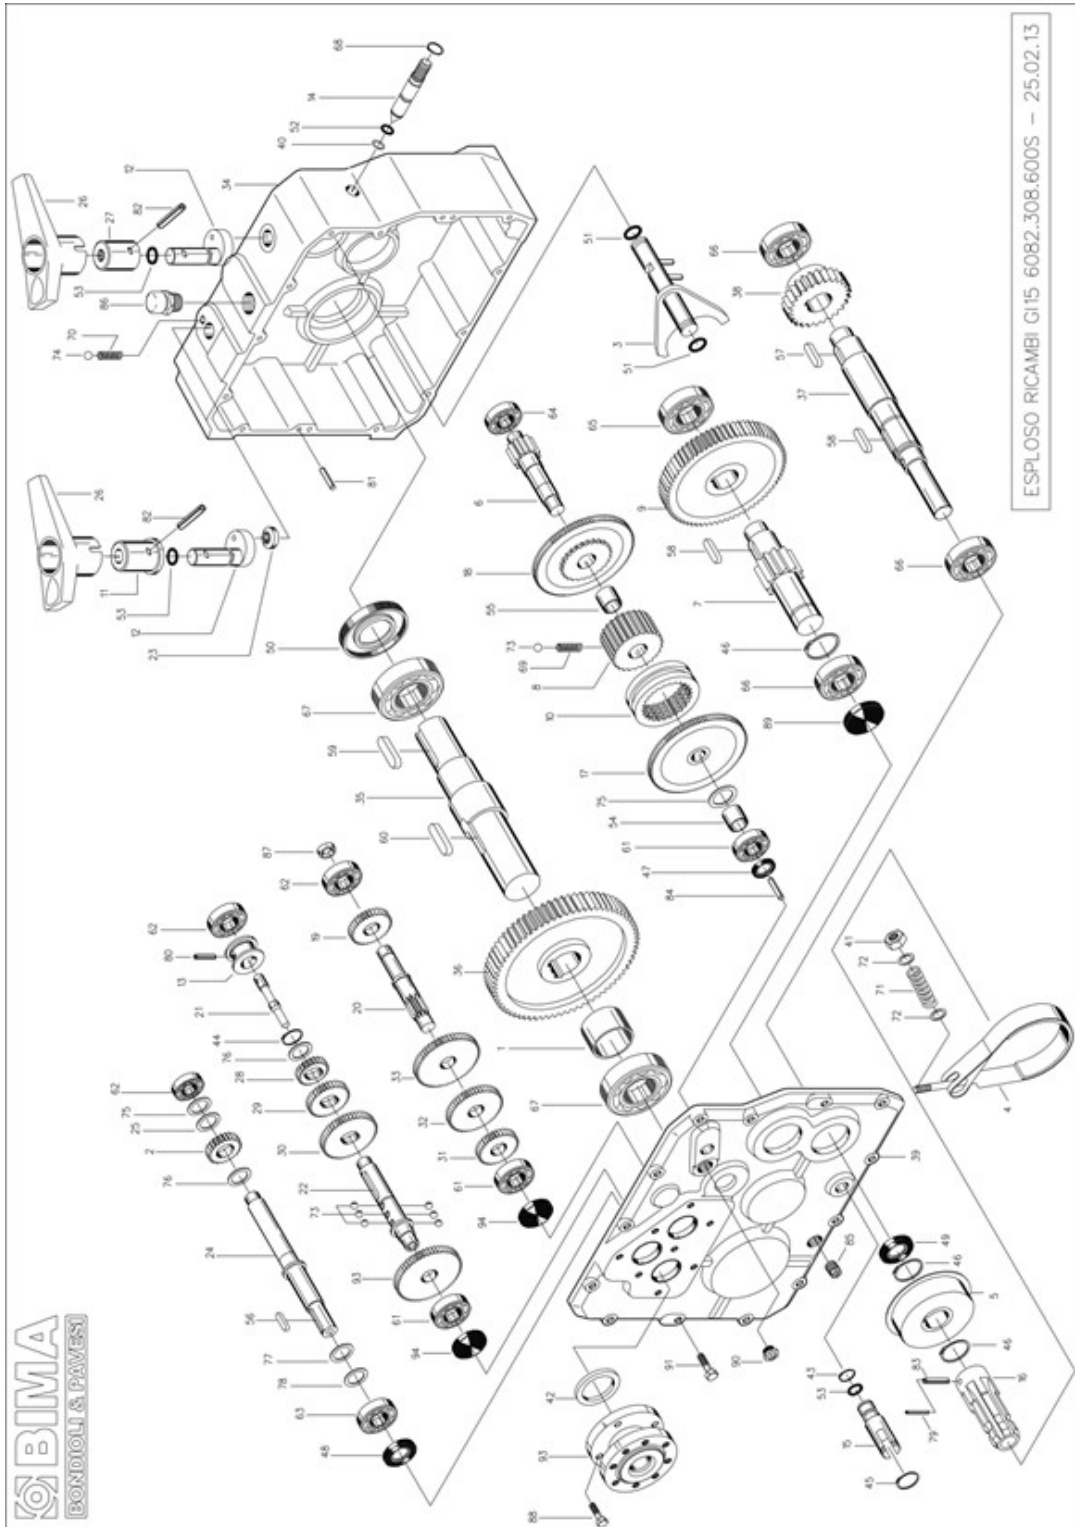

BIMA

Ανταλλακτικά Διαφορικού GI15

Διαφορικό ΒΙΜΑ GI15

GI15/TR15				
No		κωδικός	Περιγραφή	Τιμή
2		B-2008-020-442	Γρανάζι 22Τ	46,00
3		B-2008-011-098	Φουρκέτα	55,50
5		B-2008-121-041	Ταμπούρο	49,00
6		B-2008-015-542	Άξονας 11Τ L=103mm	77,00
7		B-2008-016-542	Άξονας L=118mm	63,00
8		B-2008-032-042	Γρανάζι 26Τ	41,80
9		B-2008-033-426	Γρανάζι 70Τ	90,00
10		B-2008-039-076	Δαχτυλίδι με καρέ 26Τ	85,00
11		B-2008-040-041	Δαχτυλίδι	24,00
12		B-2008-041-098	Μοχλός	80,00
13		B-2008-043-076	Δαχτυλίδι αλλαγής ταχυτήτων	25,50
14		B-2082-046-041	Αξονάκι κομπλαδόρου	14,60
17		B-2008-068-426	Γρανάζι 26Τx104Τ	88,50
18		B-2008-069-426	Γρανάζι 26Τx92Τ	138,00
19		B-2008-070-442	Γρανάζι 24Τ	40,00
20		B-2008-073-542	Άξονας 11Τ L=114mm	42,00
21		B-2008-096-042	Άξονας L=80mm	46,00